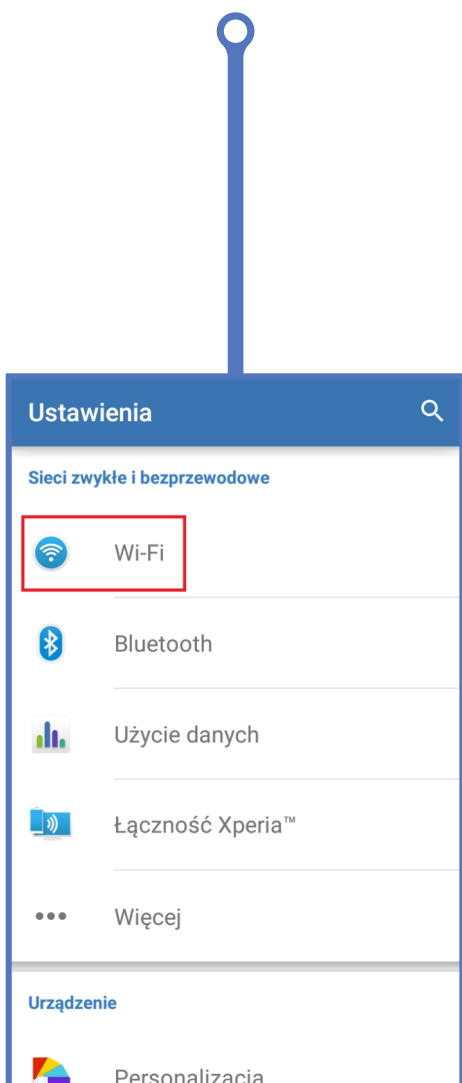

Wifi for employees and students

Removing eduroam profile - Android

Eduroam (Education roaming) is a world-wide project to provide wireless access to students, researchers and university staff. These users have wireless internet access in all participating organisations, without the need to reconfigure their devices.

Step by step guide

1. On the Settings tab, select Wi-Fi

2. After making sure that the Wi-Fi profile is turned on, select the eduroam profile

3. In the eduroam profile settings window, click "Delete"