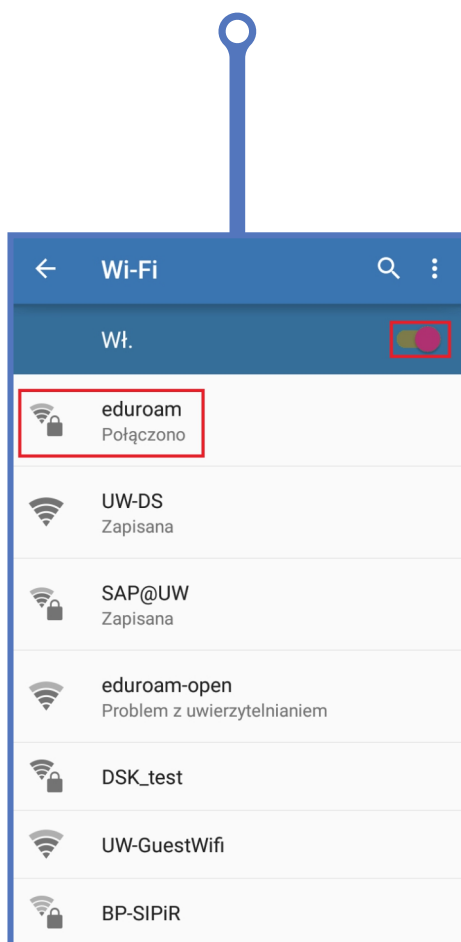

Wifi for employees and students

Removing eduroam profile - Android

Eduroam (Education roaming) is a world-wide project to provide wireless access to students, researchers and university staff. These users have wireless internet access in all participating organisations, without the need to reconfigure their devices.

Step by step guide

1. On the Settings tab, select Wi-Fi

2. After making sure that the Wi-Fi profile is turned on, select the eduroam profile

3. In the eduroam profile settings window, click "Delete"