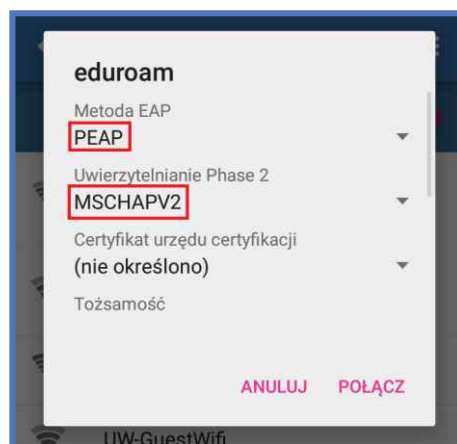

## Step by step guide - android

**Eduroam** (Edu-cation roam-ing) is a world-wide project to provide wireless access to students, researchers and university staff. These users have wireless internet access in all participating organisations, without the need to reconfigure their devices.

Network name (SSID)

**eduroam**

Login

**PESEL@uw.edu.pl**

Password

**same as in USOSweb.**

**Important: Change your password before first log**

1. From list of available wifi networks select "eduroam".

2. In the new window, select the appropriate settings – PEAP and MSCHAPv2.

Enter your login as PESEL@uw.edu.pl.  
Set the anonymous identity as eduroam@uw.edu.pl,  
enter your password and click "connect"