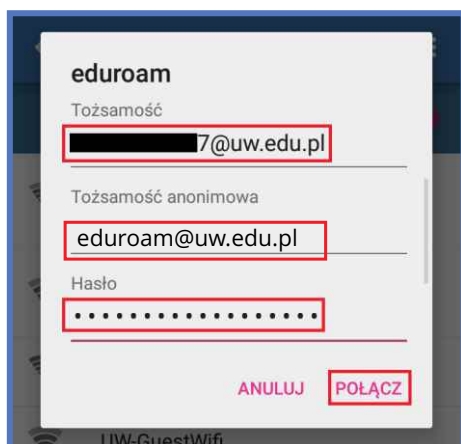

## Step by step guide - android

**Eduroam** (Edu-cation roam-ing) is a world-wide project to provide wireless access to students, researchers and university staff. These users have wireless internet access in all participating organisations, without the need to reconfigure their devices.

Network name (SSID)

**eduroam**

Login

**PESEL@uw.edu.pl**

Password

**same as in USOSweb.**

**Important: Change your password before first log**

1. From list of available wifi networks select "eduroam".

2. In the new window, select the appropriate settings – PEAP and MSCHAPv2.

Enter your login as PESEL@uw.edu.pl.  
Set the anonymous identity as eduroam@uw.edu.pl,  
enter your password and click "connect"